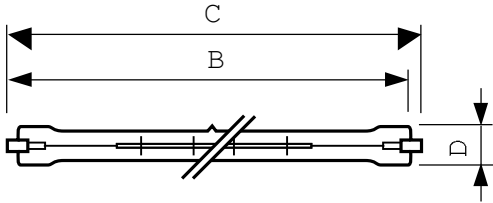

Plusline Large (double ended)

Dimensional drawing

R7s, T11/T12

Product	B (Min)	B (Norm)	B (Max)	C (Max)	D (Norm)	D (Max)
DEBig 1500W R7s 230V T11 CL	249.1	250.7	252.3	254.1	-	11

R7s

© 2012 Koninklijke Philips Electronics N.V.
All rights reserved.

Specifications are subject to change without notice. Trademarks are the property of Koninklijke Philips Electronics N.V. or their respective owners.

www.philips.com/lighting

2012, August 4
data subject to change

Ташев Галвинг ООД
www.tashev-galving.com